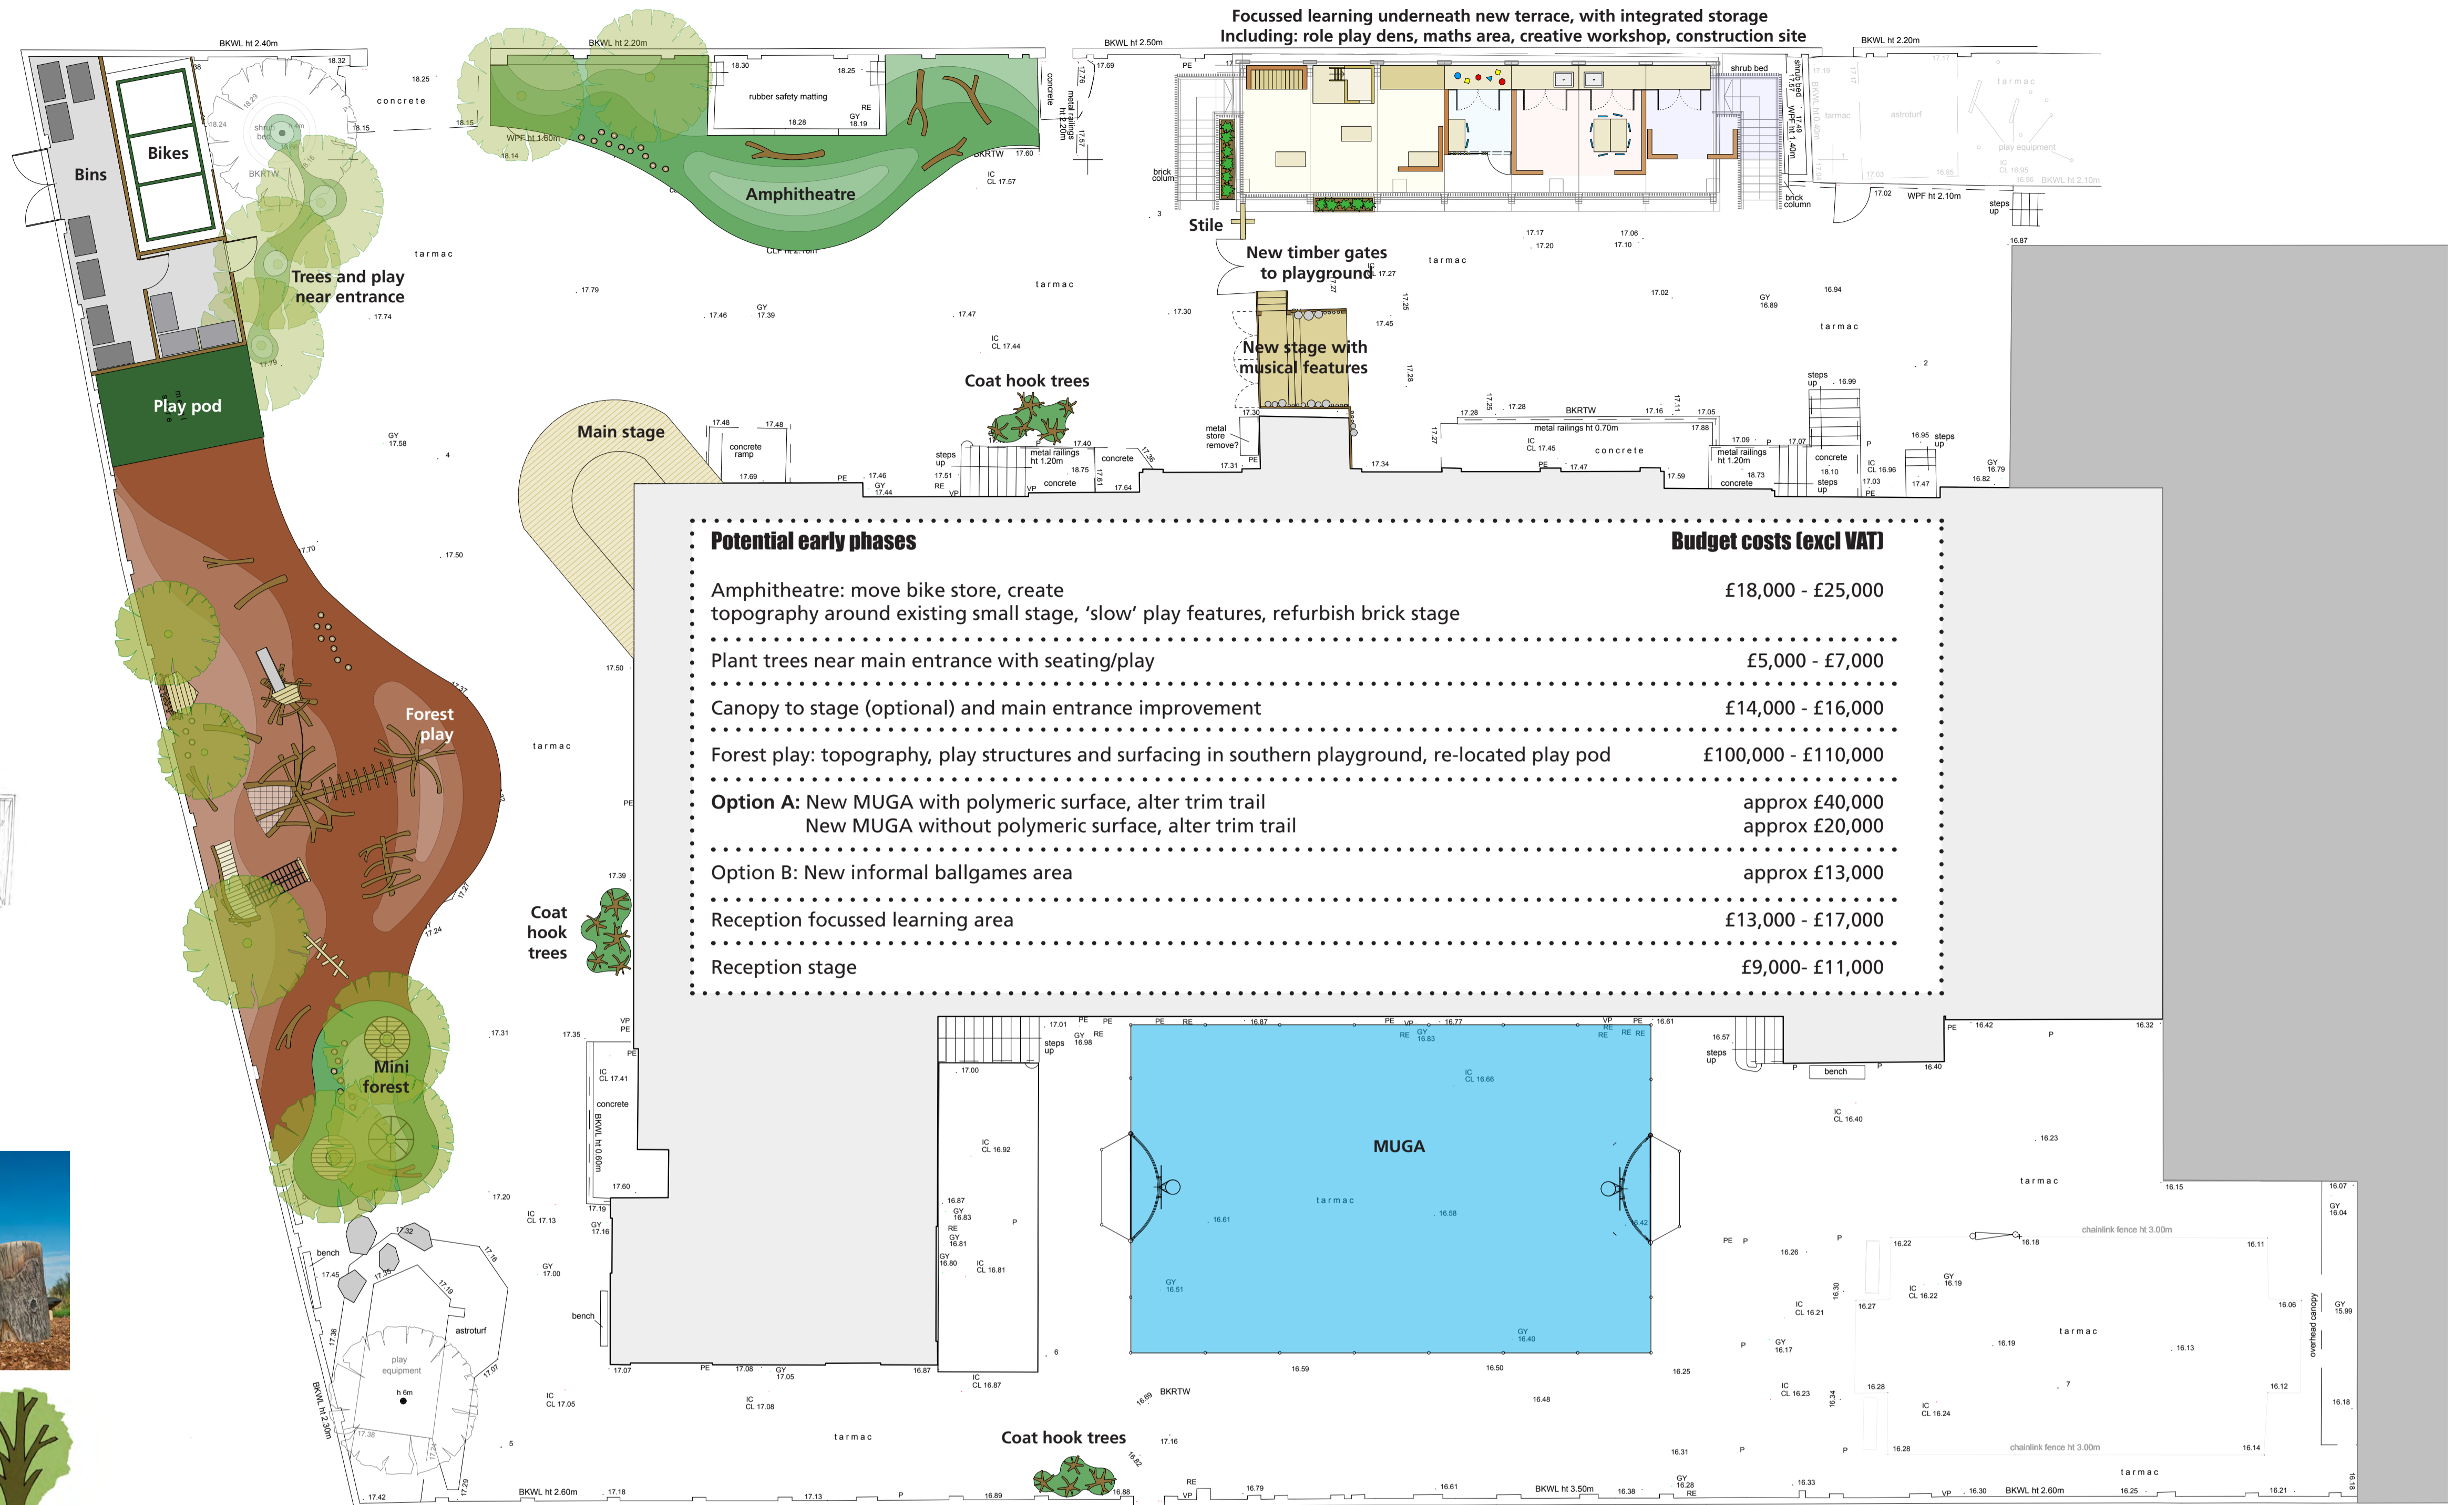

Main stage
Quick win: Stage without canopy and main entrance improvements

Coat hook trees
Quick win: Per playground

Forest play
Quick win: Mini forest: 3no trees with low key social & play

Reception stage
New stage with two levels, musical features, green roof and integrated storage for lunch trolleys

Amphitheatre
Topography, stage refurbishment, low key play features, tree planting, relocations of bike store

Forest play
Topography, play structures, planting, play pod relocation
2nd phase extending Quick win Mini-forest

Ball game options

Ballsports with new MUGA: Option A
Early phase: New MUGA 17x11m, with or without specialist sports surface

Ballsports with new informal ballgames area: Option B
Early phase: New informal ball games area

Boat upgrade
Update cladding, add decking, surfacing, boulders

Reception nature area + sand and water play
Hazel dens and tunnels surrounded by planting

Activity wall
Stage, seating, storage, play, canopy, green room