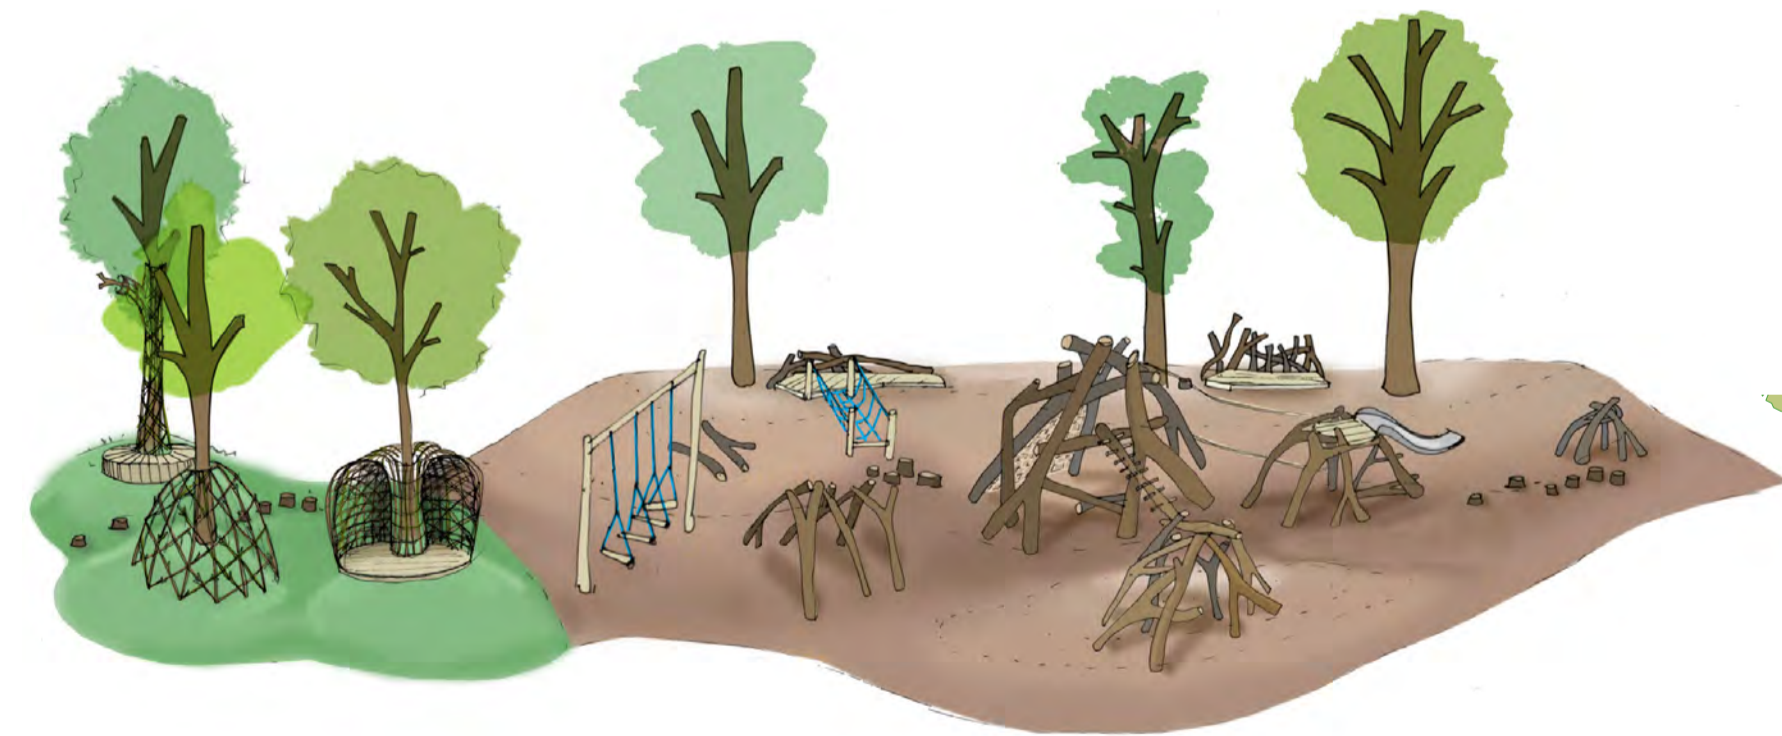

Main stage
Quick win: Stage without canopy and main entrance improvements

Coat hook trees
Quick win: Per playground

Forest play
Quick win: Mini forest: 3no trees with low key social & play

Reception stage
New stage with two levels, musical features, green roof and integrated storage for lunch trolleys

Amphitheatre
Topography, stage refurbishment, low key play features, tree planting, relocations of bike store

Forest play
Topography, play structures, planting, play pod relocation
2nd phase extending Quick win Mini-forest

Ball game options

Ballsports with new MUGA: Option A
Early phase: New MUGA 17x11m, with or without specialist sports surface

Ballsports with new informal ballgames area: Option B
Early phase: New informal ball games area

Musical garden
Green natural space, planting, seating, musical instruments, sensory play

Option A
Option B below

Option B