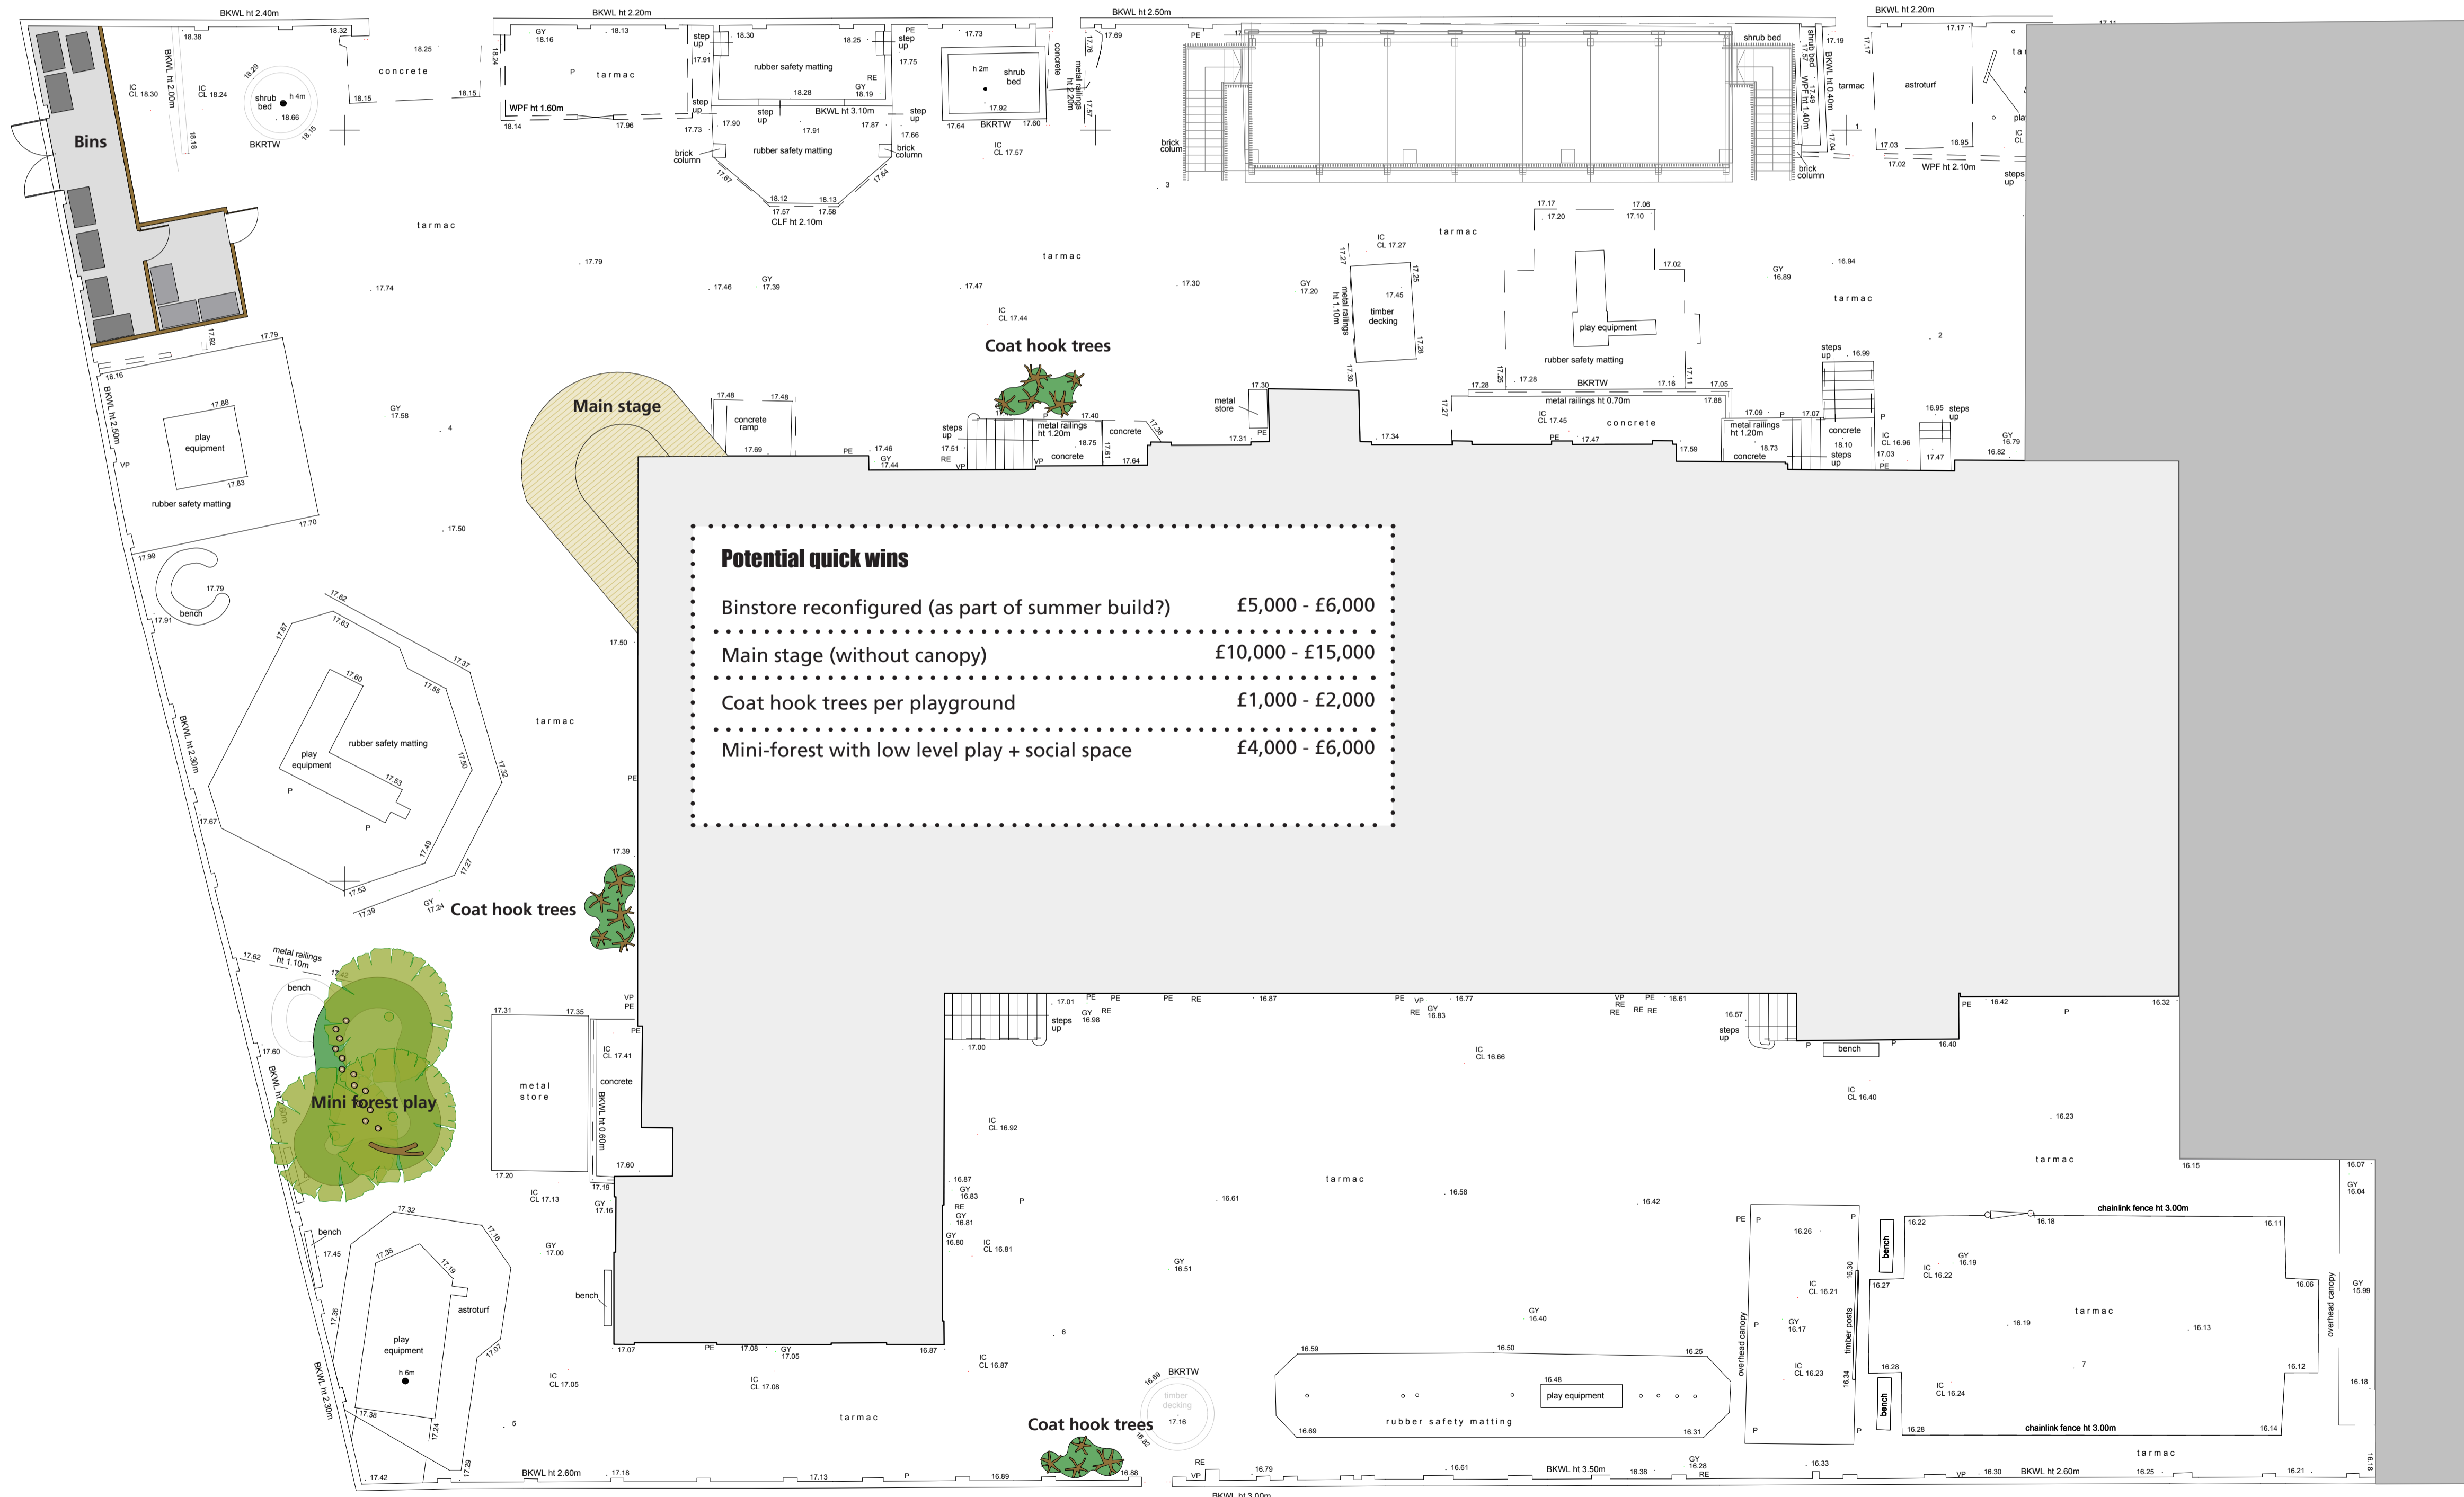

Main stage
Quick win: Stage without canopy and main entrance improvements

Coat hook trees
Quick win: Per playground

Forest play
Quick win: Mini forest: 3no trees with low key social & play

Reception stage
New stage with two levels, musical features, green roof and integrated storage for lunch trolleys

Amphitheatre
Topography, stage refurbishment, low key play features, tree planting, relocations of bike store

Forest play
Topography, play structures, planting, play pod relocation
2nd phase extending Quick win Mini-forest

Ball game options

Ballsports with new MUGA: Option A
Early phase: New MUGA 17x11m, with or without specialist sports surface

Ballsports with new informal ballgames area: Option B
Early phase: New informal ball games area

Boat upgrade
Update cladding, add decking, surfacing, boulders

Reception nature area + sand and water play
Hazel dens and tunnels surrounded by planting

Activity wall
Stage, seating, storage, play, canopy, green room