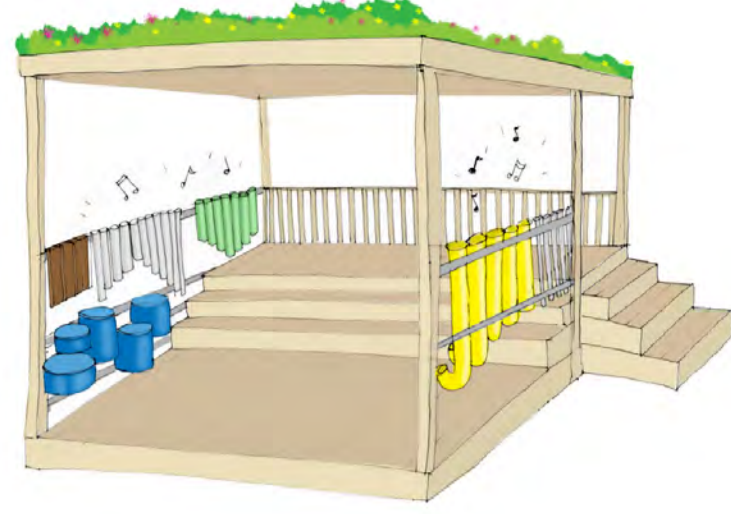

Main stage
Quick win: Stage without canopy and main entrance improvements

Coat hook trees
Quick win: Per playground

Forest play
Quick win: Mini forest: 3no trees with low key social & play

Reception stage
New stage with two levels, musical features, green roof and integrated storage for lunch trolleys

Ball game options

Ballsports with new MUGA: Option A
Early phase: New MUGA 17x11m, with or without specialist sports surface

Ballsports with new informal ballgames area: Option B
Early phase: New informal ball games area

Boat upgrade
Update cladding, add decking, surfacing, boulders

Reception nature area + sand and water play
Hazel dens and tunnels surrounded by planting

Activity wall
Stage, seating, storage, play, canopy, green room

Musical garden
Green natural space, planting, seating, musical instruments, sensory play

Option A
Option B below

Option B