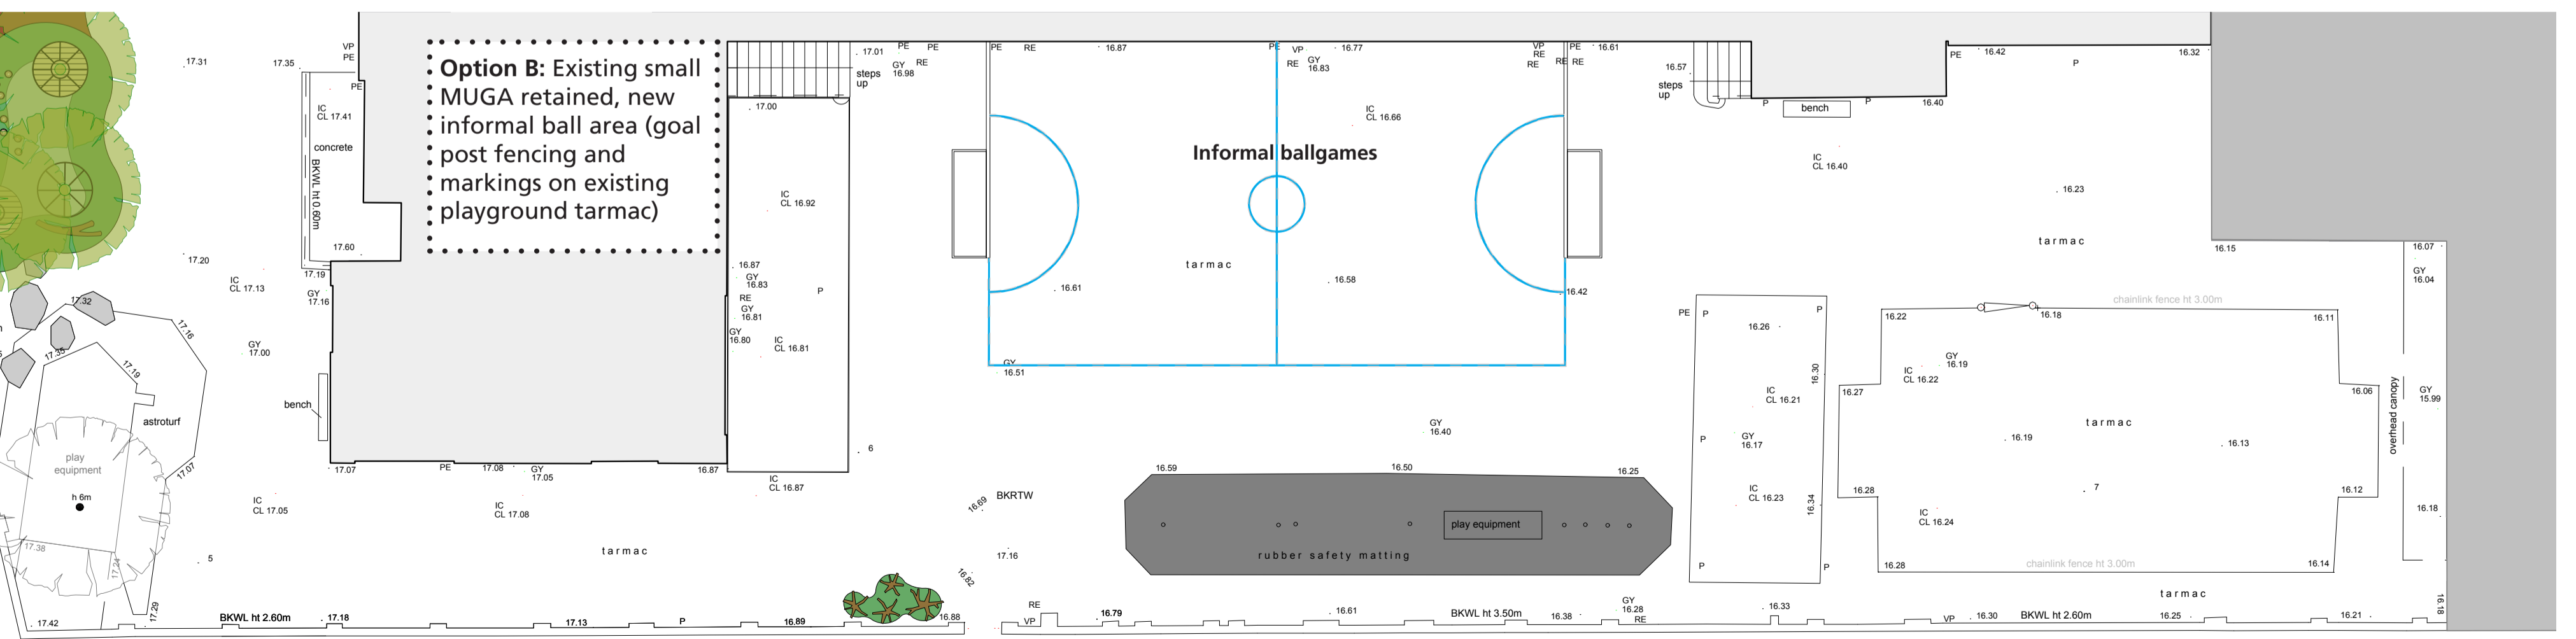

Main stage
Quick win: Stage without canopy and main entrance improvements

Coat hook trees
Quick win: Per playground

Forest play
Quick win: Mini forest: 3no trees with low key social & play

Reception stage
New stage with two levels, musical features, green roof and integrated storage for lunch trolleys

Amphitheatre
Topography, stage refurbishment, low key play features, tree planting, relocations of bike store

Forest play
Topography, play structures, planting, play pod relocation
2nd phase extending Quick win Mini-forest

Ball game options

Ballsports with new MUGA: Option A
Early phase: New MUGA 17x11m, with or without specialist sports surface

Ballsports with new informal ballgames area: Option B
Early phase: New informal ball games area