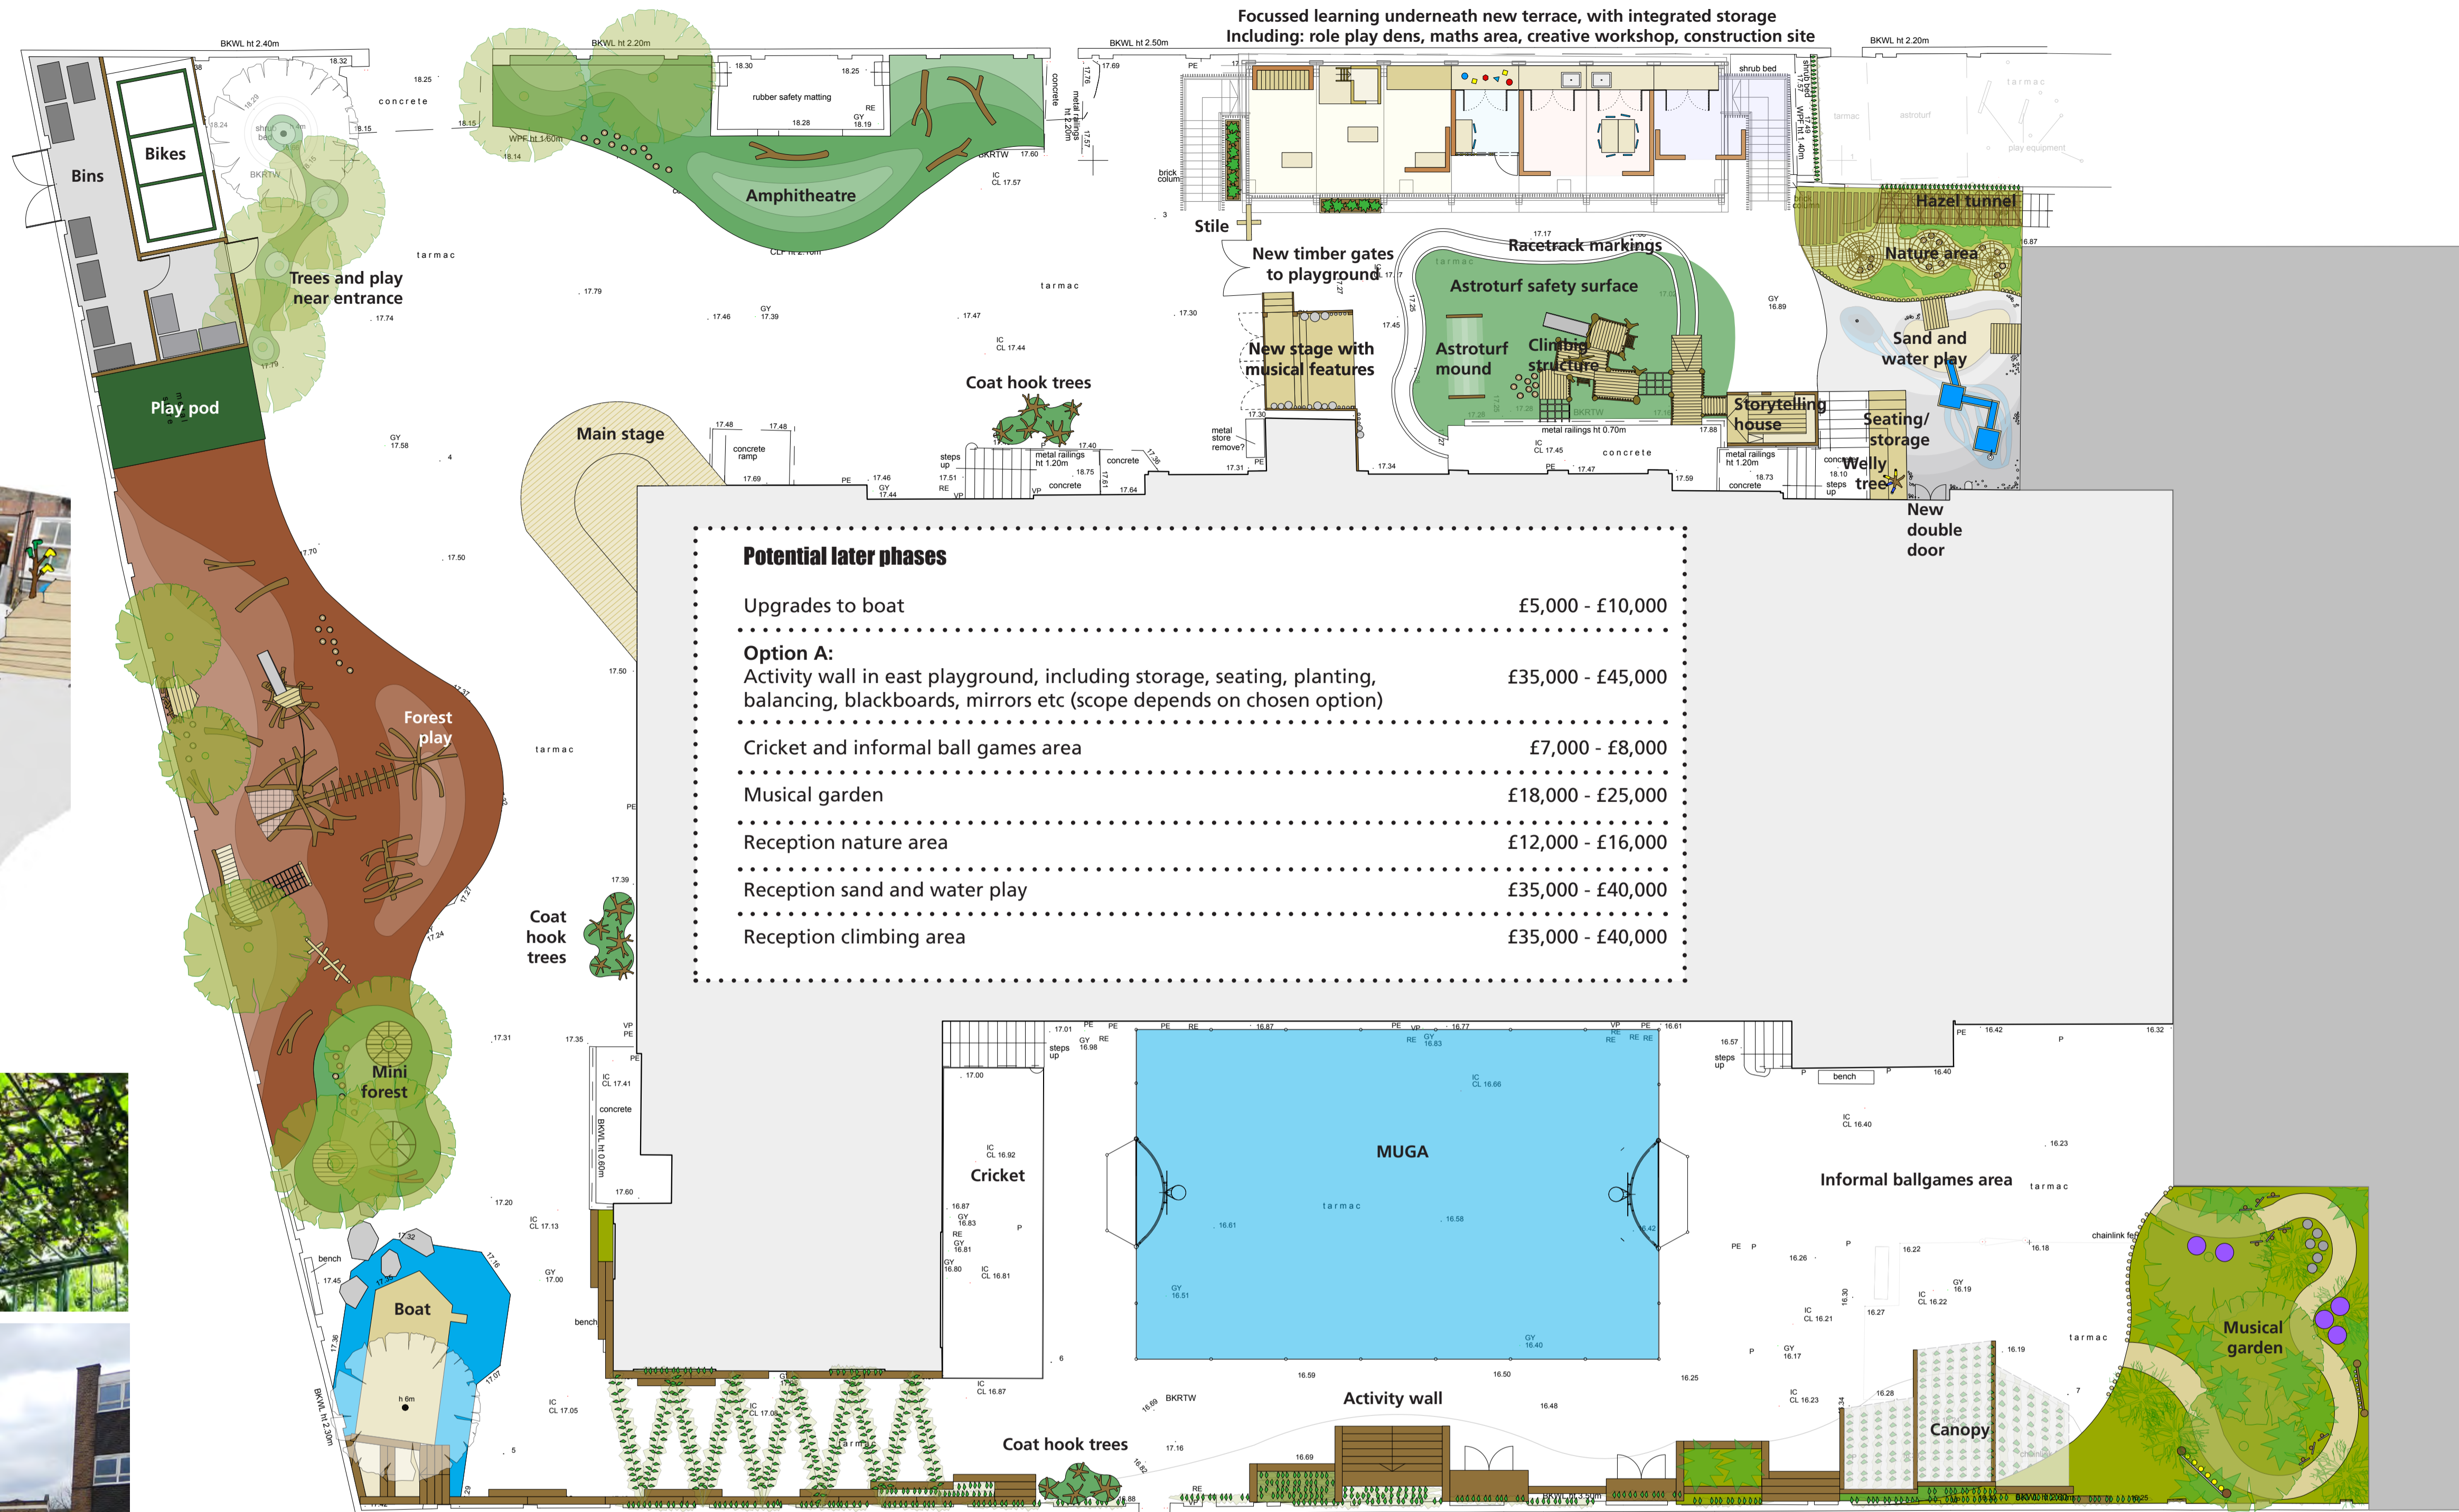

Main stage
Quick win: Stage without canopy and main entrance improvements

Coat hook trees
Quick win: Per playground

Forest play
Quick win: Mini forest: 3no trees with low key social & play

Reception stage
New stage with two levels, musical features, green roof and integrated storage for lunch trolleys

Ball game options

Ballsports with new MUGA: Option A
Early phase: New MUGA 17x11m, with or without specialist sports surface

Ballsports with new informal ballgames area: Option B
Early phase: New informal ball games area

Boat upgrade
Update cladding, add decking, surfacing, boulders

Reception nature area + sand and water play
Hazel dens and tunnels surrounded by planting

Activity wall
Stage, seating, storage, play, canopy, green room

Musical garden
Green natural space, planting, seating, musical instruments, sensory play

Option A
Option B below

Option B