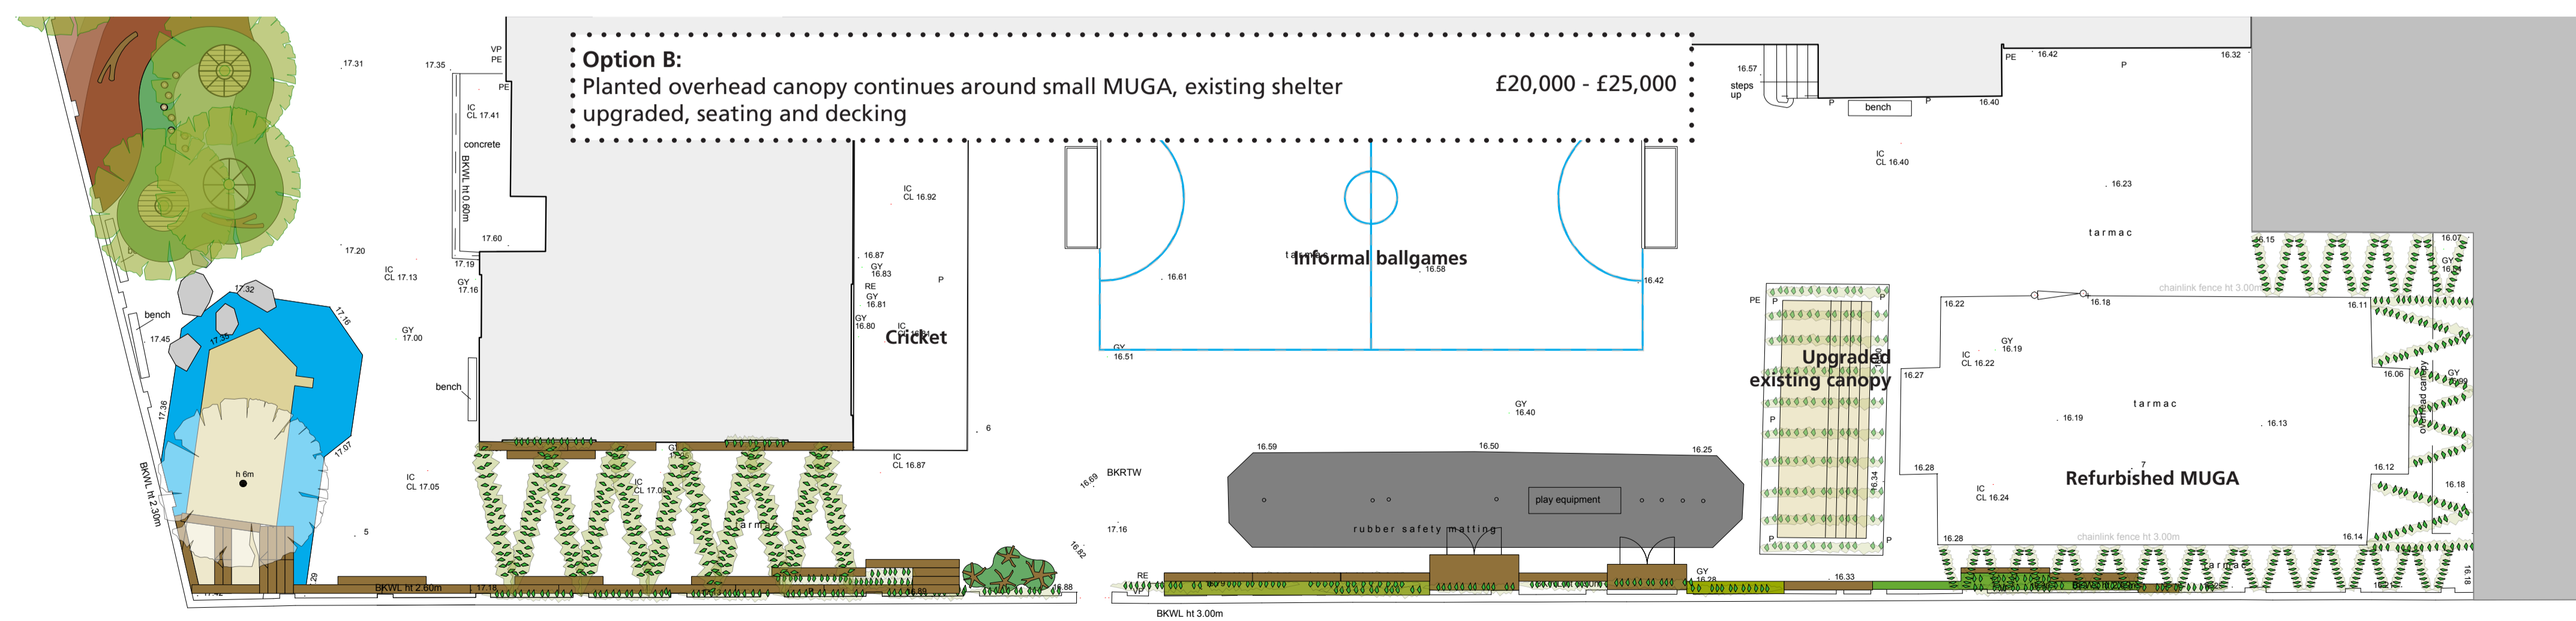

Ball game options

Ballsports with new MUGA: Option A
Early phase: New MUGA 17x11m, with or without specialist sports surface

Ballsports with new informal ballgames area: Option B
Early phase: New informal ball games area

Boat upgrade
Update cladding, add decking, surfacing, boulders

Reception nature area + sand and water play
Hazel dens and tunnels surrounded by planting

Activity wall
Stage, seating, storage, play, canopy, green room

Musical garden
Green natural space, planting, seating, musical instruments, sensory play

Option A
Option B below

Option B