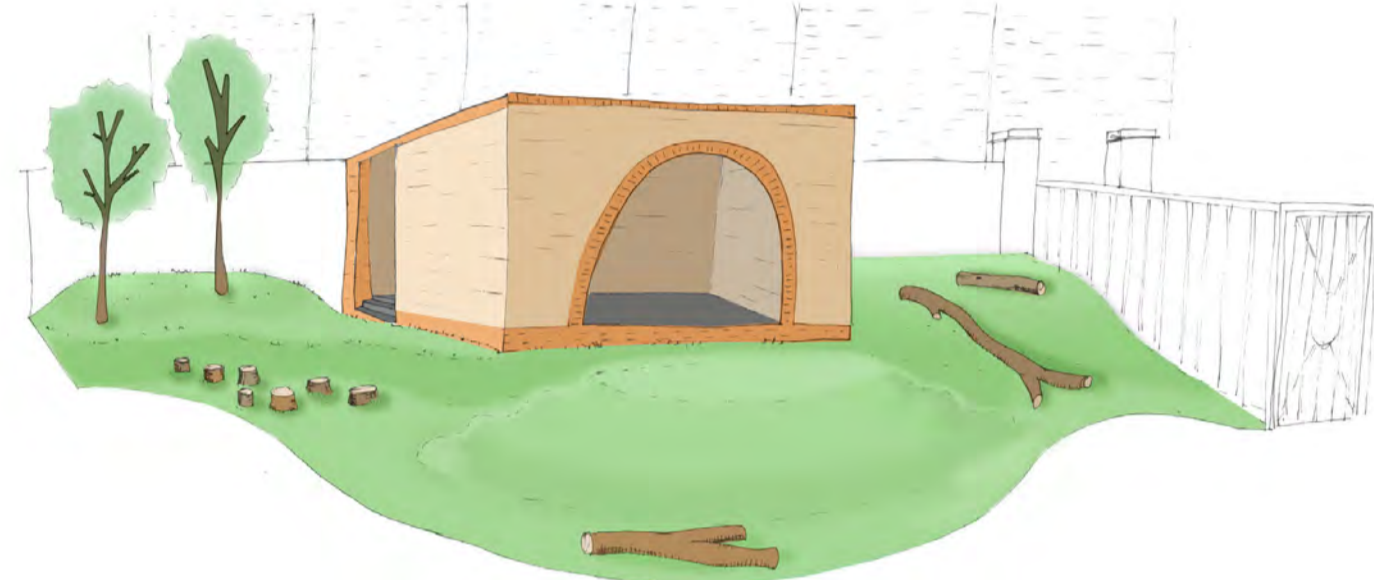

Main stage
Quick win: Stage without canopy and main entrance improvements

Coat hook trees
Quick win: Per playground

Forest play
Quick win: Mini forest: 3no trees with low key social & play

Reception stage
New stage with two levels, musical features, green roof and integrated storage for lunch trolleys

Amphitheatre
Topography, stage refurbishment, low key play features, tree planting, relocations of bike store

Forest play
Topography, play structures, planting, play pod relocation
2nd phase extending Quick win Mini-forest

Ball game options

Ballsports with new MUGA: Option A
Early phase: New MUGA 17x11m, with or without specialist sports surface

Ballsports with new informal ballgames area: Option B
Early phase: New informal ball games area

Musical garden
Green natural space, planting, seating, musical instruments, sensory play

Option A
Option B below

Option B